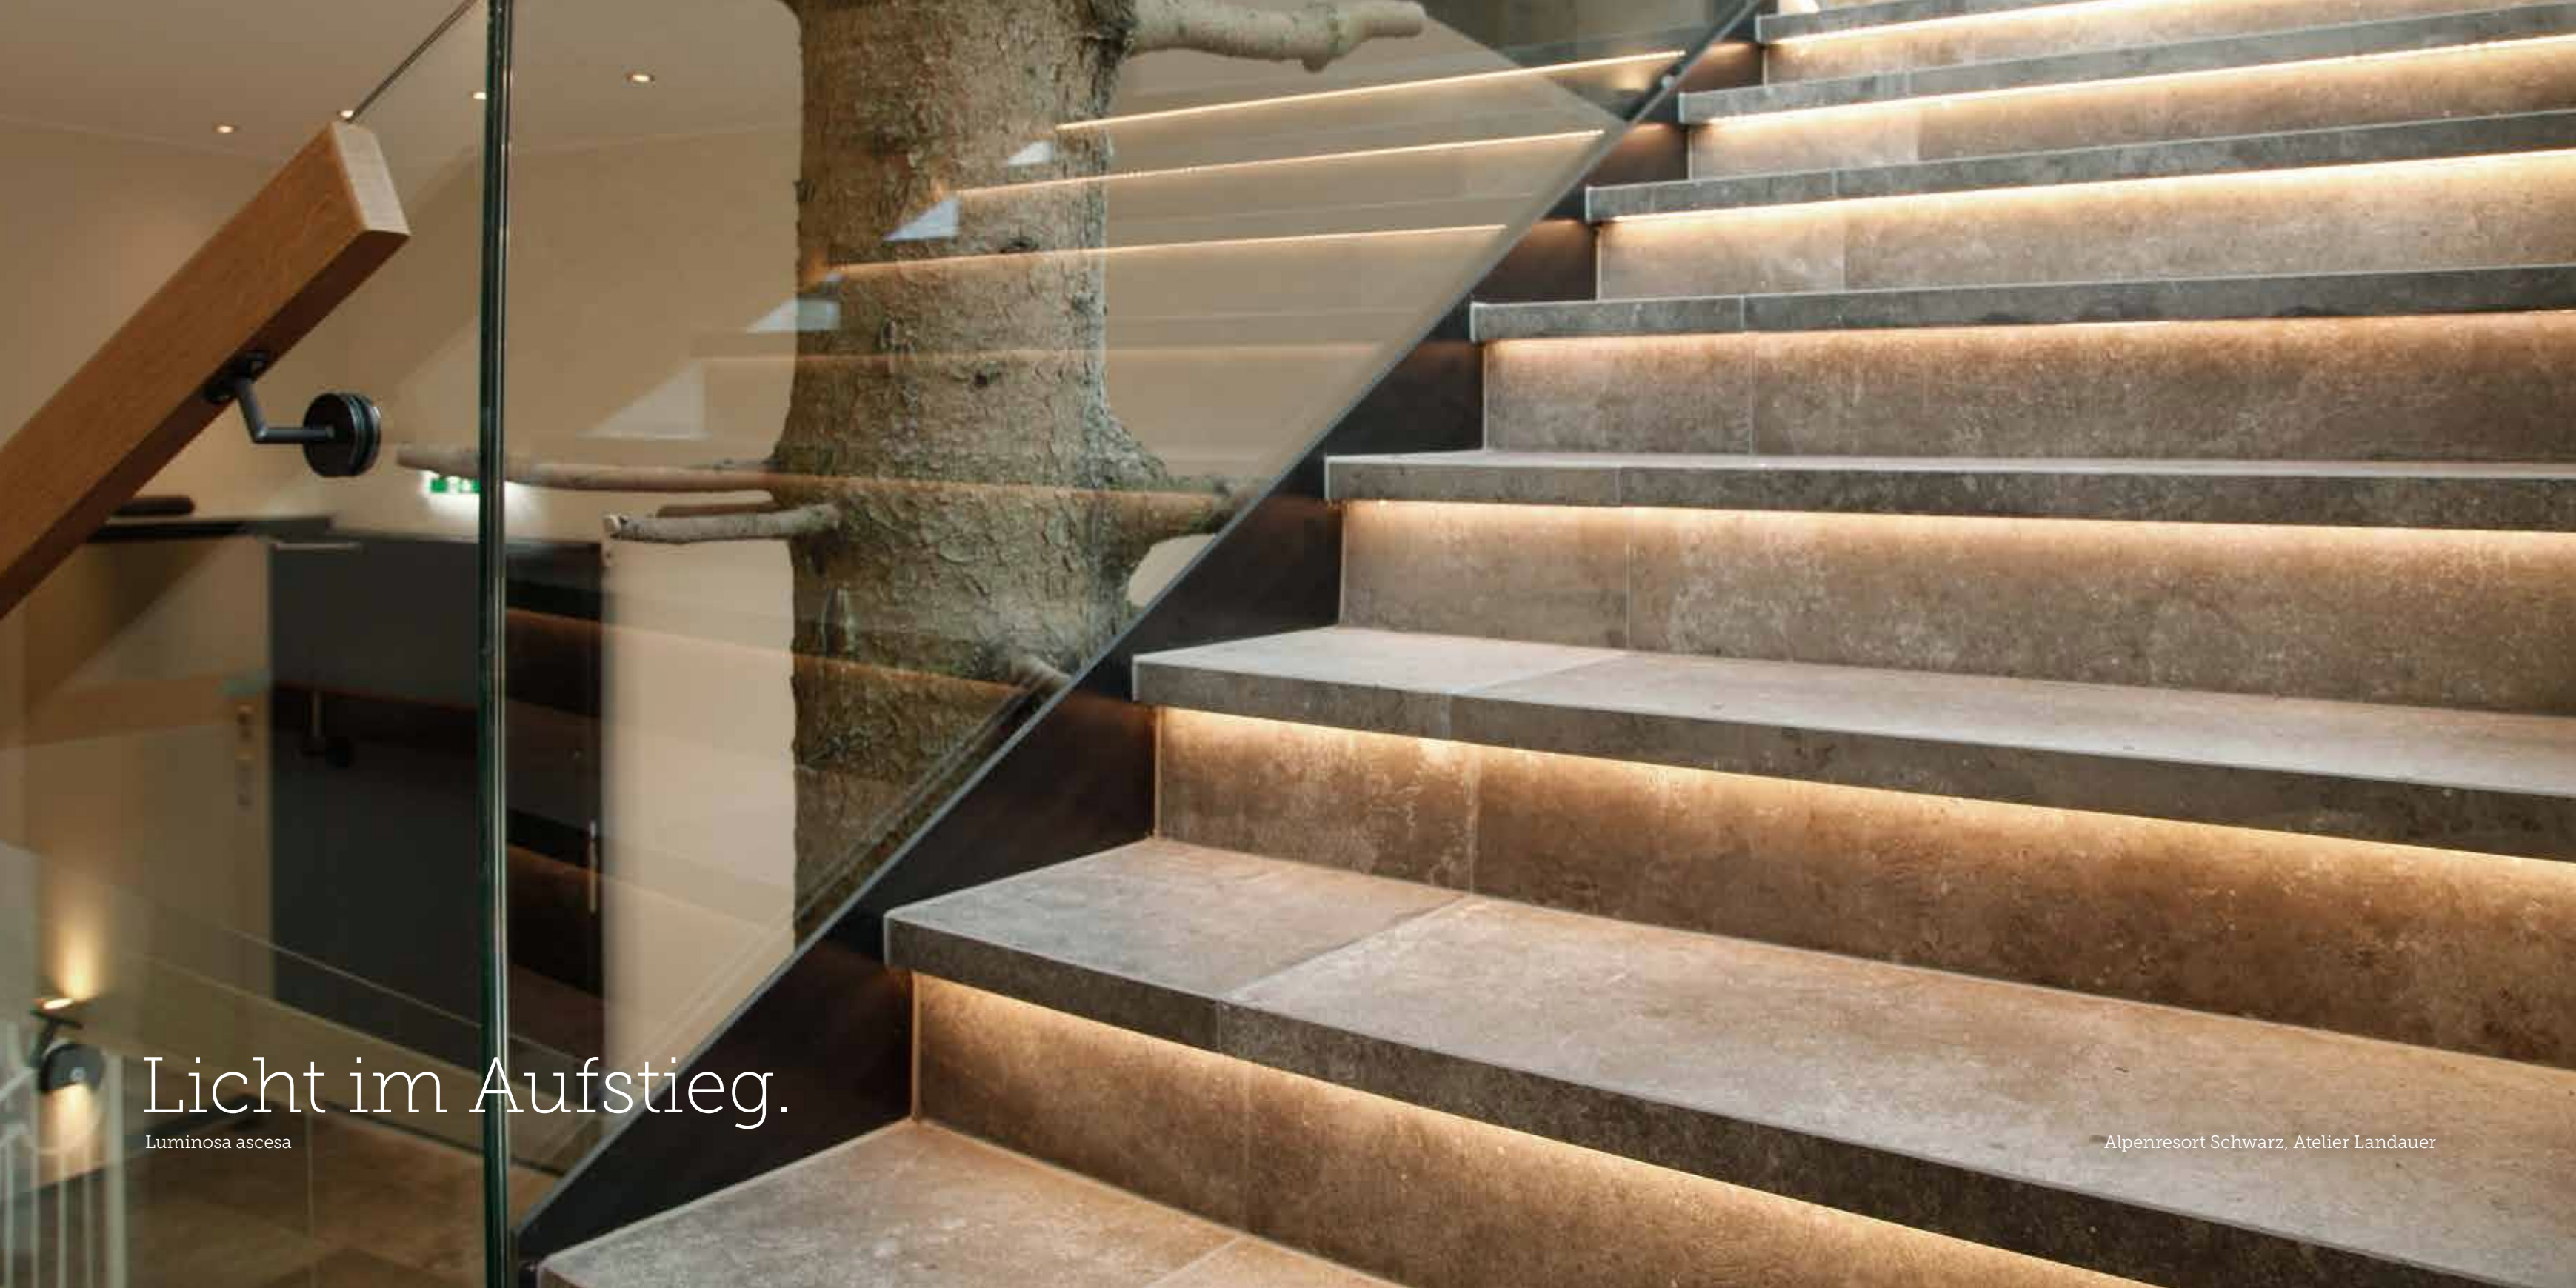

Licht im Aufstieg.

Luminosa ascensa

Alpenresort Schwarz, Atelier Landauer